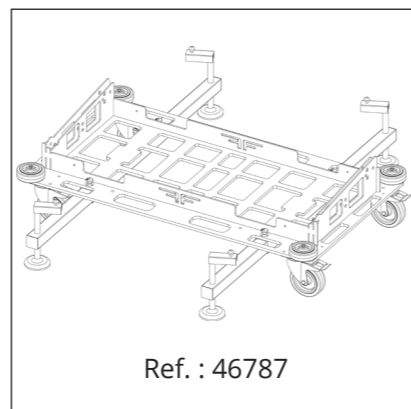

Up to 5.000

Complete solution

Rigging 0° to 10°

70Hz to 19kHz

Technical specifications

Description	3-way bi-amplified full-range line array element
Transducers	LF: 2 x 12" • MF: 8 x 3" • HF: 2 x 1" exit / voice coil diameter 1.75"
Frequency range (-6dB)	45Hz-19kHz
Nominal directivity (-6dB)	Horizontal 110° - Vertical: depends on the number of elements and array curvature.
SPL max (1)	144 dB
Processing	Dedicated AUDIOFOCUS and Armonia/Powersoft presets
Rigging	20 different inter-cabinet angle positions, from 0 to 14°
Connectors	2 x 8-point speakON
Nominal impedance	LF: 16 Ohm • MF: 16 Ohm • HF: 16 Ohm
Watt AES/peak	LF: 1200/4800 • MF: 160/640 W • HF: 80/320 W
Dimensions (H x W x D)	370 x 1170 x 620 mm • 14.56 x 46.06 x 24.40 inches
Weight	62kg / 136,68lbs
Finish	Highly resistant polyurea coating
Cabinet	Top grade birch plywood

Rigging accessories

Flying frame for ARES 12

Coupling frame from ARES 12 to ARES 8

Trolley for 4 x ARES 12

Rigging accessories

Cover trolley (chariot) ARES 12 (3 and 4 pcs)

Subwoofers

S 21
Touring high performance compact 21" subwoofer

MTsub 218
High performance passive 2x18" touring subwoofer

Beamwidth

ARES 12 Horizontal beamwidth

ARES 12 Vertical beamwidth

Contact & Links

Need more information about our products ?

www.audiofocus.eu

info@audiofocus.eu