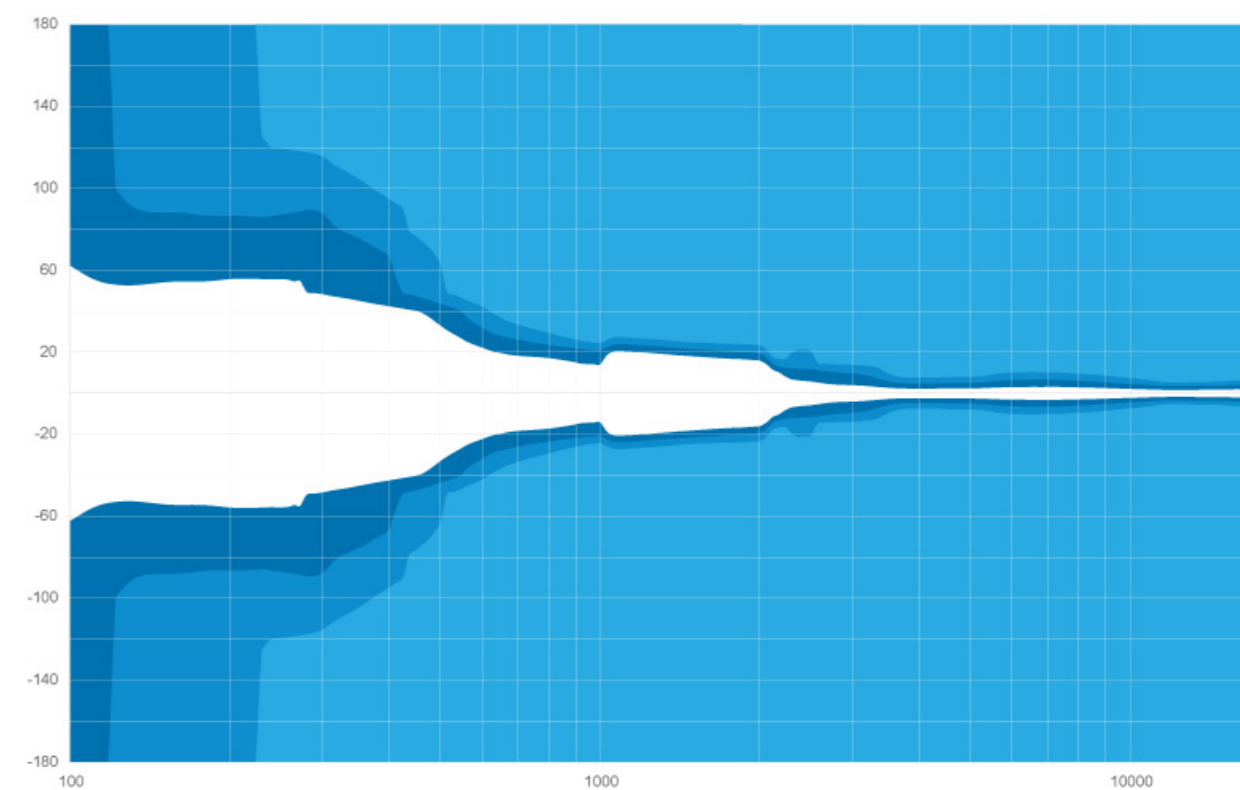

MTsub 218
High performance passive 2x18" touring subwoofer

Beamwidth

ARES 12 Horizontal beamwidth

ARES 12 Vertical beamwidth

Contact & Links

Need more information about our products ?

www.audiofocus.eu

info@audiofocus.eu