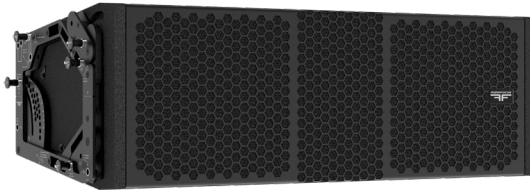

ARES 12

Born to tour

ARES 12 is a bi-amplified 3-way touring system created for medium and large-scale concerts, theatre shows and other sound reinforcement scenarios where outstanding audio quality matters.

ARES 12 features dual 12" LF transducers, eight 3" drivers delivering outstanding MF and two 1" HF exit compression drivers coupled to a precision waveguide for smooth top-end performance.

When used with our A-series amplifiers, intuitive AUDIOFOCUS SCiO WebUI control software and dedicated presets enable perfect matching between the ARES 12 system and the audience. Powersoft amplifiers are also supported, with dedicated Armonia presets.

ARES 12 is built with pride in Belgium and coated in tough, weather-resistant polyurea to safeguard your investment. The cabinet front is protected by a rigid metal grill, backed by acoustically transparent foam.

Up to 5.000

Complete solution

Rigging 0° to 10°

70Hz to 19kHz

Technical specifications

Description	3-way bi-amplified full-range line array element
Transducers	LF: 2 x 12" • MF: 8 x 3" • HF: 2 x 1" exit / voice coil diameter 1.75"
Frequency range (-6dB)	45Hz-19kHz
Nominal directivity (-6dB)	Horizontal 110° - Vertical: depends on the number of elements and array curvature.
SPL max (1)	144 dB
Processing	Dedicated AUDIOFOCUS and Armonia/Powersoft presets
Rigging	20 different inter-cabinet angle positions, from 0 to 14°
Connectors	2 x 8-point speakON
Nominal impedance	LF: 16 Ohm • MF: 16 Ohm • HF: 16 Ohm
Watt AES/peak	LF: 1200/4800 • MF: 160/640 W • HF: 80/320 W
Dimensions (H x W x D)	370 x 1170 x 620 mm • 14.56 x 46.06 x 24.40 inches
Weight	62kg / 136,68lbs
Finish	Highly resistant polyurea coating
Cabinet	Top grade birch plywood