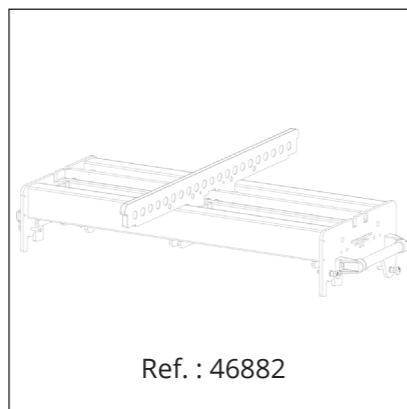

Coupling frame from ARES 12 to ARES 8