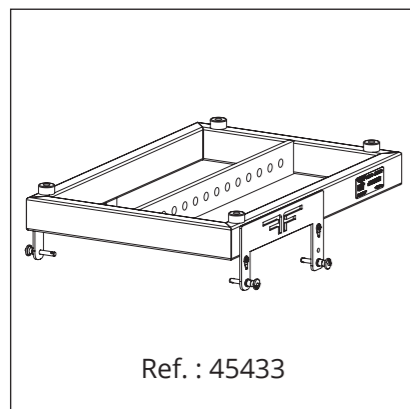

Rigging accessories

Flying frame for ARES 12