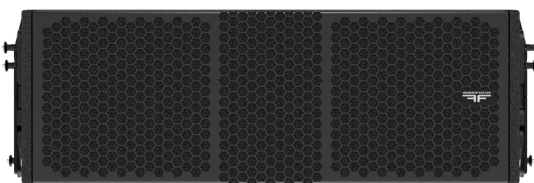

ARES 12

Born to tour

ARES 12 is a bi-amplified 3-way touring system created for medium and large-scale concerts, theatre shows and other sound reinforcement scenarios where outstanding audio quality matters.

ARES 12 features dual 12" LF transducers, eight 3" drivers delivering outstanding MF and two 1" HF exit compression drivers coupled to a precision waveguide for smooth top-end performance.

When used with our A-series amplifiers, intuitive AUDIOFOCUS SCiO WebUI control software and dedicated presets enable perfect matching between the ARES 12 system and the audience. Powersoft amplifiers are also supported, with dedicated Armonia presets.

ARES 12 is built with pride in Belgium and coated in tough, weather-resistant polyurea to safeguard your investment. The cabinet front is protected by a rigid metal grill, backed by acoustically transparent foam.

Up to 5.000

Complete solution

Rigging 0° to 10°

70Hz to 19kHz

Technical specifications

Description	3-way bi-amplified full-range line array element
Transducers	LF: 2 x 12" • MF: 8 x 3" • HF: 2 x 1" exit / voice coil diameter 1.75"
Frequency range (-6dB)	45Hz-19kHz
Nominal directivity (-6dB)	Horizontal 110° - Vertical: depends on the number of elements and array curvature.
SPL max (1)	144 dB
Processing	Dedicated AUDIOFOCUS and Armonia/Powersoft presets
Rigging	20 different inter-cabinet angle positions, from 0 to 14°
Connectors	2 x 8-point speakON
Nominal impedance	LF: 16 Ohm • MF: 16 Ohm • HF: 16 Ohm
Watt AES/peak	LF: 1200/4800 • MF: 160/640 W • HF: 80/320 W
Dimensions (H x W x D)	370 x 1170 x 620 mm • 14.56 x 46.06 x 24.40 inches
Weight	62kg / 136,68lbs
Finish	Highly resistant polyurea coating
Cabinet	Top grade birch plywood