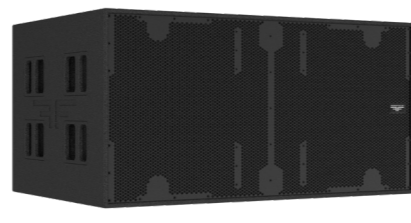

MTsub 218
High performance passive 2x18" touring subwoofer