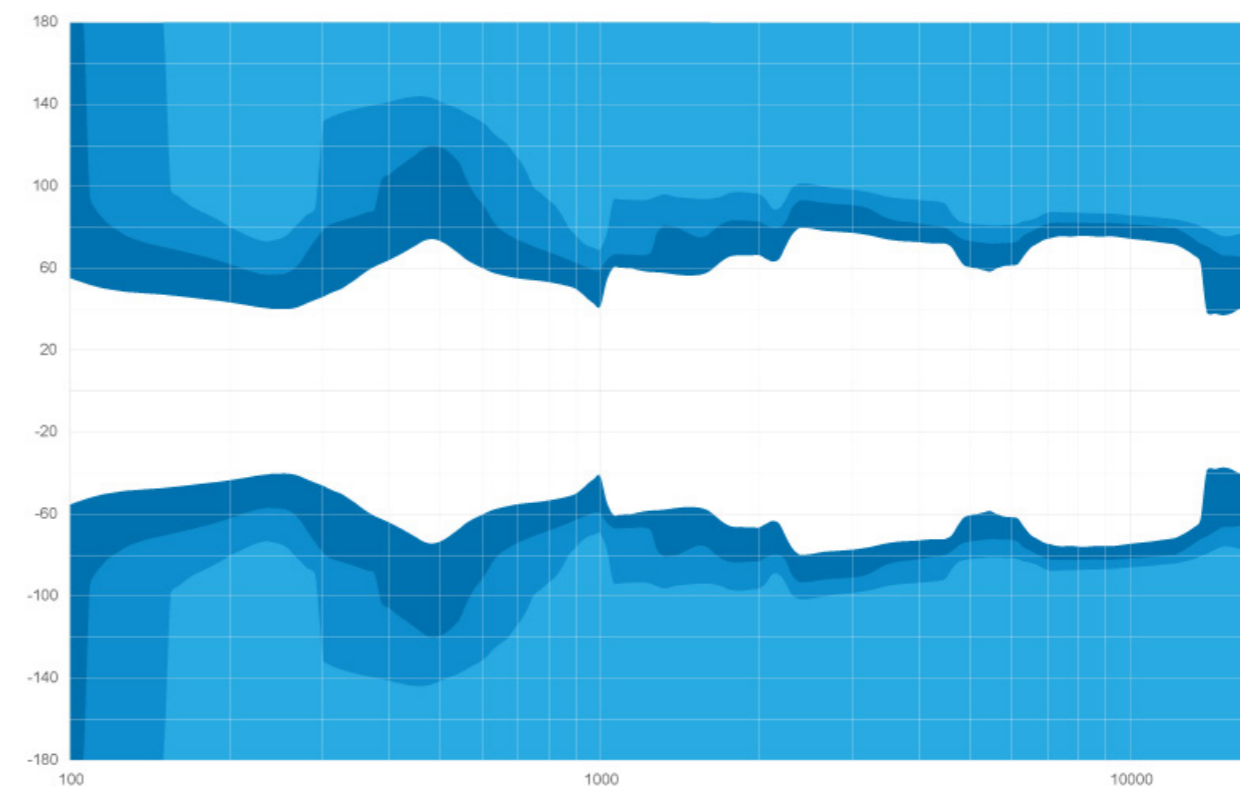

MTsub 218
High performance passive 2x18" touring subwoofer

Beamwidth

ARES 12 Horizontal beamwidth

ARES 12 Vertical beamwidth

Contact & Links

Need more information about our products ?

www.audiofocus.eu

info@audiofocus.eu