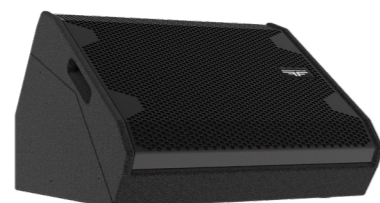

Ref. : 48102

CM 15x
Touring compact coaxial 15"
passive stage monitor