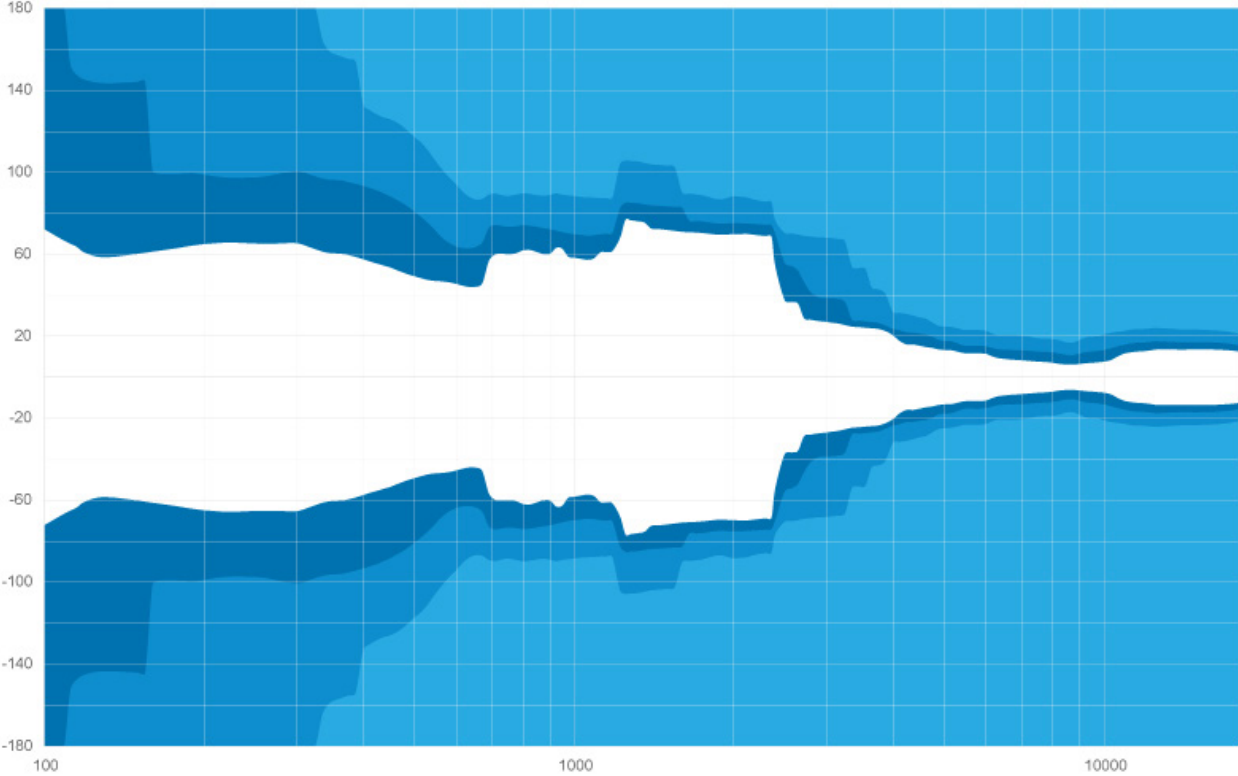

MTSub 218i
Install High performance 2 x 18"
subwoofer

Beamwidth

FRX 15Ti Horizontal beamwidth

FRX 15Ti Vertical beamwidth

Contact & Links

Need more information about our products ?

www.audiofocus.eu

info@audiofocus.eu