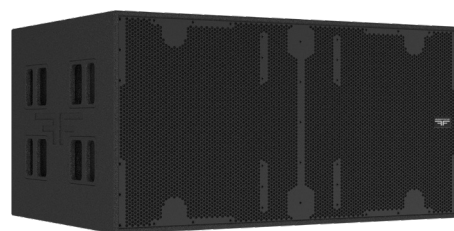

MTSub 218i
Install High performance 2 x 18"
subwoofer