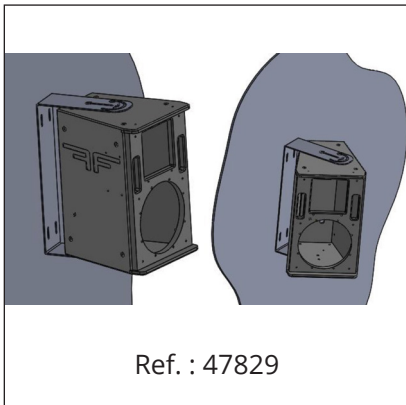

Up to 3.000

80° x 30°

55Hz - 20kHz

Technical specifications

Description	2-way bi-amplified full-range installation constant curvature element
Transducers	LF: 1 x 15" • HF: 1 x 1.4" exit compression driver / voice coil diameter 1.75"
Frequency range (-6dB)	55Hz-20 kHz
Nominal directivity (-6dB)	80°x30° • Rotatable horn, no tools needed
SPL max	141.5 dB
Processing	Dedicated AUDIOFOCUS and Powersoft Armonia presets
Rigging	M8 threaded inserts Optional bracket and rigging hardware available
Connectors	2 x 4-point speakON
Nominal Impedance	LF: 8ohm • HF: 8ohm
Watt AES/peak	LF: 600/2400W • HF: 80/320W
Dimensions (H x W x D)	680 x 429 x 437 mm • 26.77 x 16.88 x 17.20 inches
Weight	33,5kg / 73.85lbs
Finish	Highly resistant polyurea coating
Cabinet	High grade birch plywood

Accessories

Cluster plate for 2 FRXT 15i

Small rigging plate

Large rigging plate

Horizontal yoke rotatable
For truss or wall

Eyebolt M8, DIN 580 - 0.14t
WLL

Subwoofers

S 21i
Touring high performance
compact 21" subwoofer

MTSub 218i
Install High performance 2 x 18"
subwoofer

Beamwidth

FRX 15Ti Horizontal beamwidth

FRX 15Ti Vertical beamwidth

Contact & Links

Need more information about our products ?

www.audiofocus.eu

info@audiofocus.eu