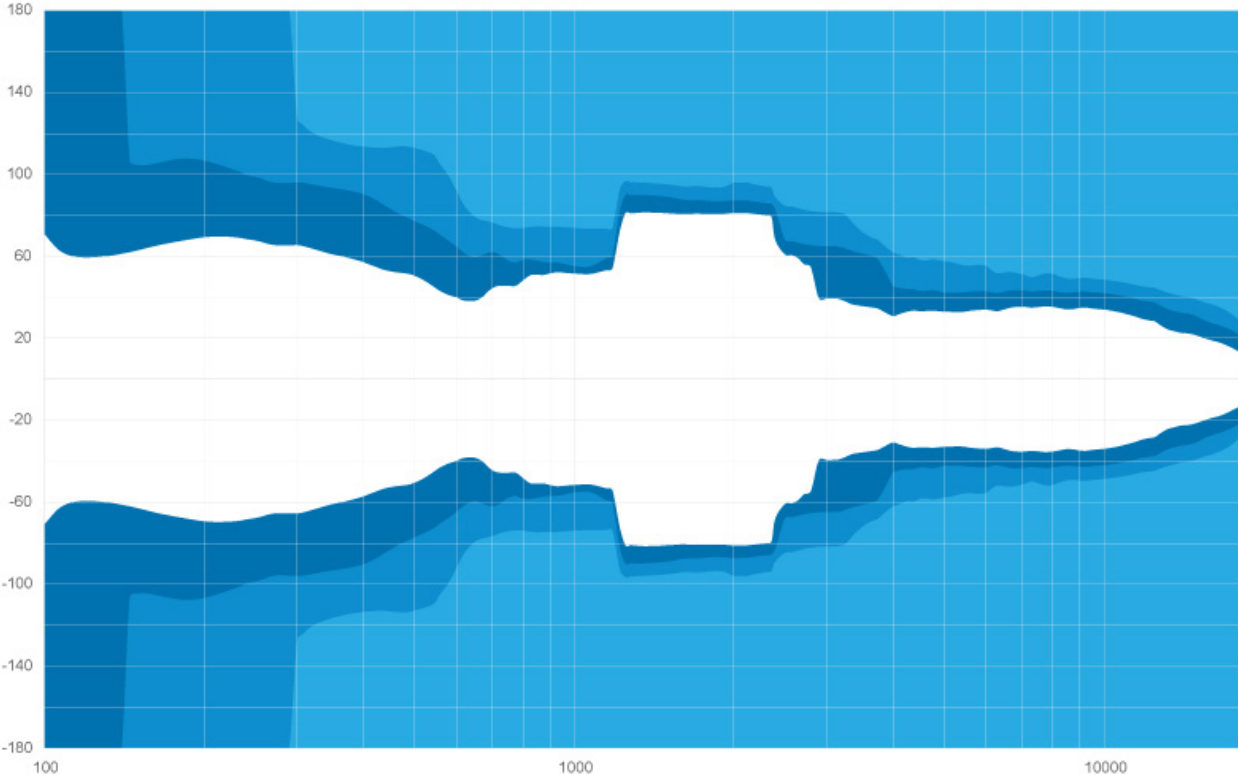

Beamwidth

FRX 15Ti Horizontal beamwidth