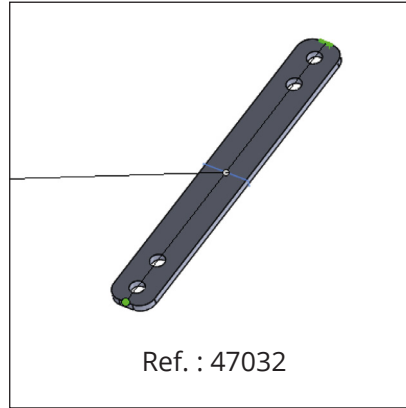

Up to 3.000

80° x 30°

55Hz - 20kHz

Technical specifications

Description	2-way bi-amplified full-range installation constant curvature element
Transducers	LF: 1 x 15" • HF: 1 x 1.4" exit compression driver / voice coil diameter 1.75"
Frequency range (-6dB)	55Hz-20 kHz
Nominal directivity (-6dB)	80°x30° • Rotatable horn, no tools needed
SPL max	141.5 dB
Processing	Dedicated AUDIOFOCUS and Powersoft Armonia presets
Rigging	M8 threaded inserts Optional bracket and rigging hardware available
Connectors	2 x 4-point speakON
Nominal Impedance	LF: 8ohm • HF: 8ohm
Watt AES/peak	LF: 600/2400W • HF: 80/320W
Dimensions (H x W x D)	680 x 429 x 437 mm • 26.77 x 16.88 x 17.20 inches
Weight	33,5kg / 73.85lbs
Finish	Highly resistant polyurea coating
Cabinet	High grade birch plywood

Accessories

Cluster plate for 2 FRXT 15i

Small rigging plate

Large rigging plate

Horizontal yoke rotatable
For truss or wall

Eyebolt M8, DIN 580 - 0.14t
WLL

Subwoofers

S 21i
Touring high performance
compact 21" subwoofer