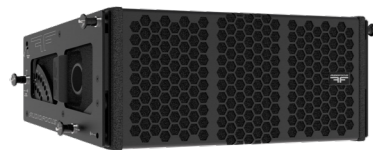

Related Speakers

ARES 8a

Touring 2-way self-powered line array loudspeaker

Ref. : 48086