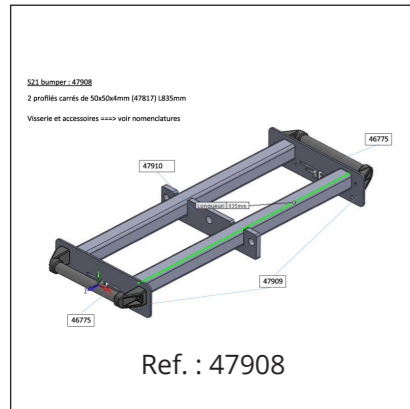

Accessories

Bumper for S 21

Ref. : 47908