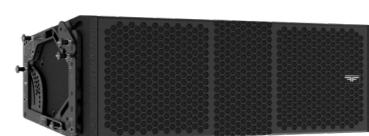

ARES 12a

Touring 3-way 12" self-powered line array loudspeaker

Ref. : 48115