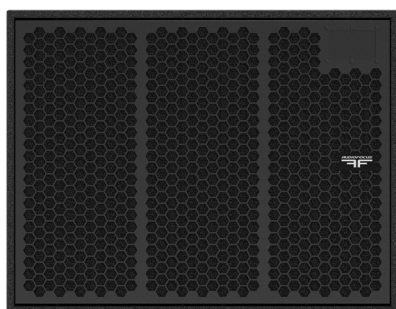

# S 21a

Legendary low end

Up to 12.000

Complete solution

Omni and Cardioid

28Hz to 100Hz

S 21a is a compact, high-performance self-powered touring subwoofer, designed to complement our FR-X, ARES 8 and ARES 12 series in sound reinforcement applications scaling to full stadium shows.

S 21a houses a long excursion 21" neodymium driver and combines front diffusion, bass reflex, and transmission line design for maximum efficiency and outstanding SPL.

Rental companies favor S 21a as an alternative to industry-standard 2x18" subs, saving half the truck space and around 40% of the weight. The subwoofer can be deployed standalone, stacked or flown, making it a versatile, high-earning hire stock staple.

An advanced AUDIOFOCUS SCiO Class D amplifier module with integral DSP and versatile presets allows S 21a to be quickly deployed in any configuration, including cardioid and end-fire.

S 21a is built with pride in Belgium and coated in tough, weather-resistant polyurea to safeguard your investment. The cabinet front is protected by a rigid metal grill, backed by acoustically transparent foam.

## Technical specifications

Description	High-power self-powered subwoofer
Transducers	LF: 1 x 21"
Frequency range (-6dB)	28Hz - 100 Hz
SPL Peak (1)	139 dB
Processing	Dedicated AUDIOFOCUS SCiO omni and cardioid presets
Rigging	Pole socket
Audio connectors	IN: 1x3-point XLR • LINK: 1x3-point XLR
Network Connectors	1 x etherCON for control
Power Connectors	IN: 1x3-point powerCON TRUE1TOP LINK: 1x3-point powerCON TRUE1TOP
Dimensions (H x W x D)	590 x 750 x 655 mm • 23.22 x 29.52 x 25.78 inches
Weight	60kg / 132.27lbs
Finish	Highly resistant polyurea coating
Cabinet	High grade birch plywood