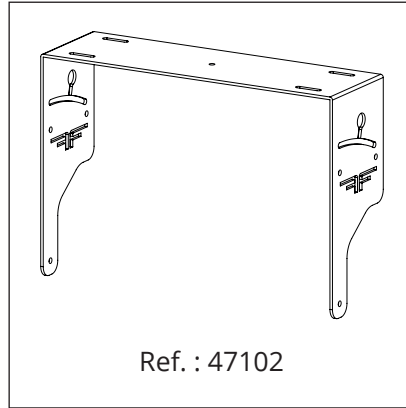

Horizontal Yoke for VENU 12i