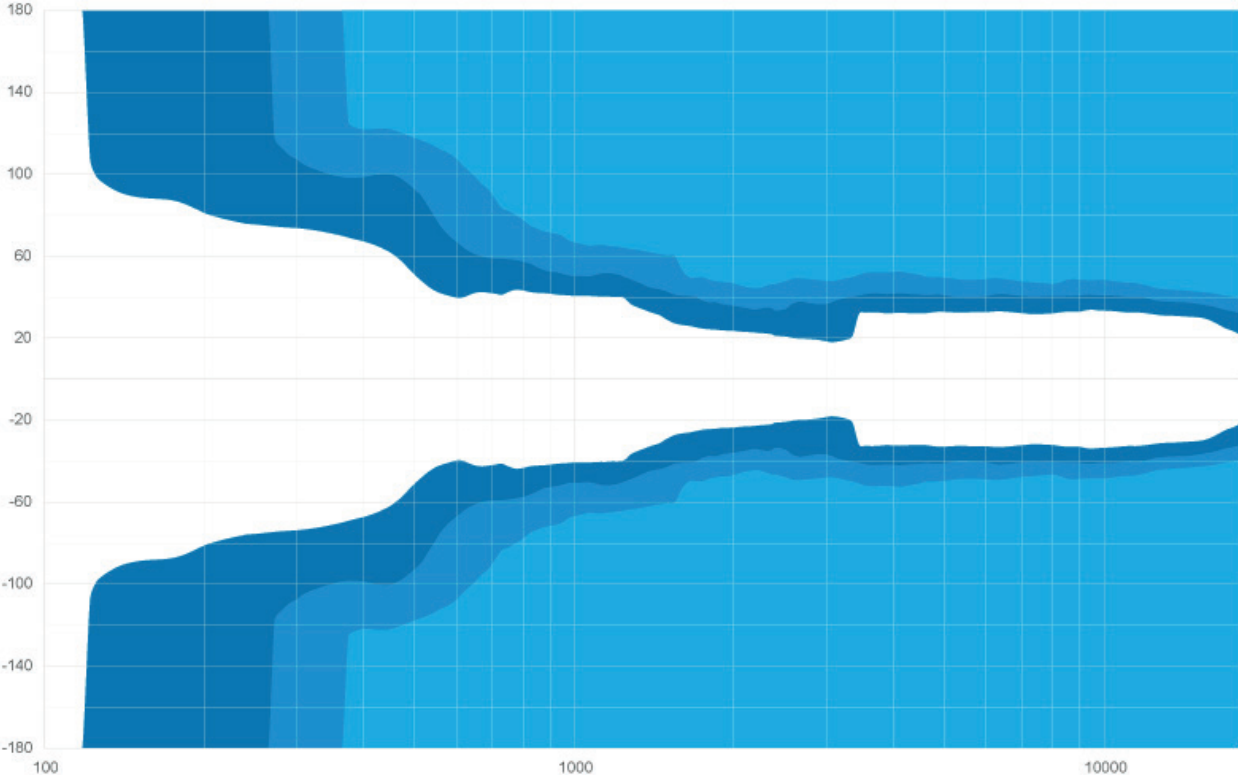

Description	2-way passive full-range point source
Transducers	LF: 1 x 12" • HF: 1 x 1"
Frequency range (-6dB)	50Hz-20kHz
Nominal directivity (-6dB)	110°x60° • Rotatable horn
SPL peak (1)	132 dB
Processing	Dedicated AUDIOFOCUS A-series SCiO and Powersoft Armonia presets
Rigging	Rear plate K&M compatible
Connectors	2 x 4-point speakON
Nominal Impedance	8ohm • Passive cross-over network
Watt AES/peak	350 W / 1540 W
Dimensions (H x W x D)	566 x 362 x 357 mm • 22.28 x14.25 x 14.05 inches
Weight	17.3kg / 38.13lbs
Finish	Highly resistant polyurea coating
Cabinet	High grade birch plywood

(1) Peak level measured at 1 m under free field conditions using pink noise with crest factor 5

Accessories

Vertical Yoke for VENU 12i

Horizontal Yoke for VENU 12i

Subwoofers

S 18i

Installation high performance
compact 18" subwoofer

Ref. : 48130

Beamwidth

VENU 12ix Horizontal beamwidth

VENU 12ix Vertical beamwidth

Contact & Links

Need more information about our products ?

www.audiofocus.eu

info@audiofocus.eu