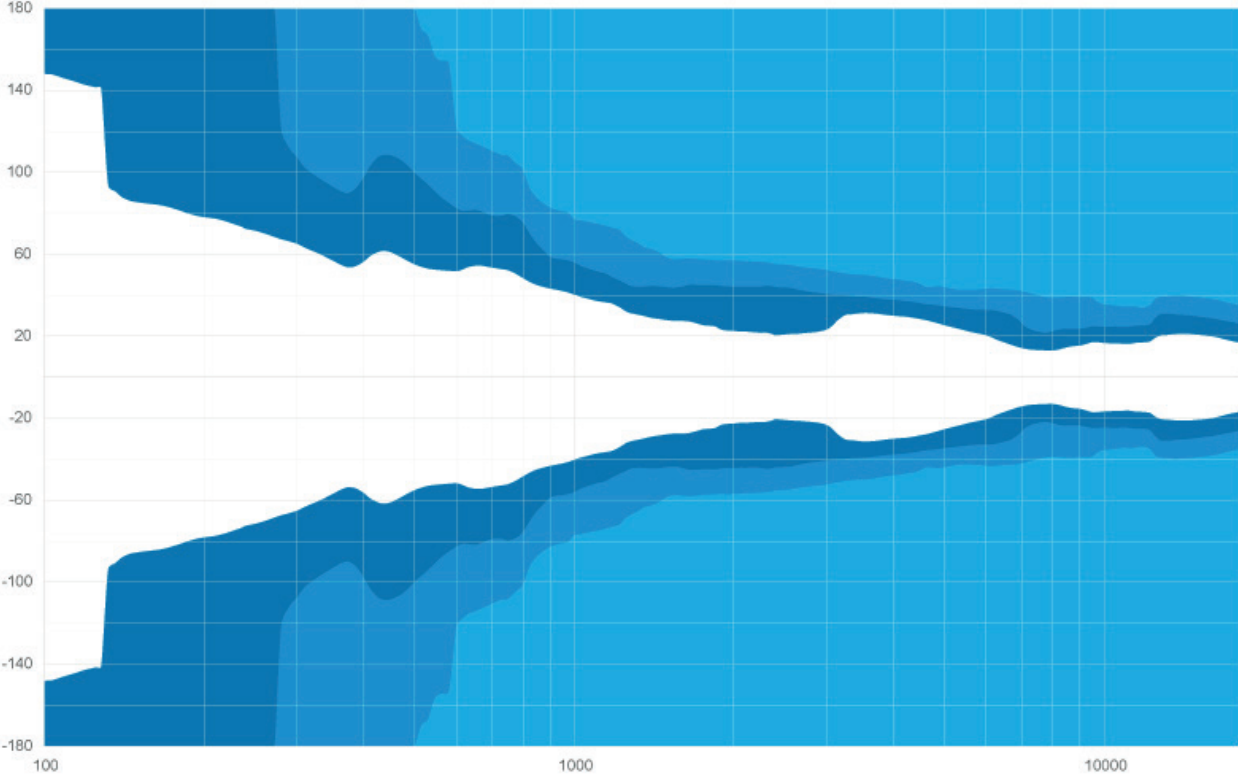

Description	2-way passive full-range point source
Transducers	LF: 1 x 12" • HF: 1 x 1"
Frequency range (-6dB)	50Hz-20kHz
Nominal directivity (-6dB)	110°x60° • Rotatable horn
SPL peak (1)	132 dB
Processing	Dedicated AUDIOFOCUS A-series SCiO and Powersoft Armonia presets
Rigging	Rear plate K&M compatible
Connectors	2 x 4-point speakON
Nominal Impedance	8ohm • Passive cross-over network
Watt AES/peak	350 W / 1540 W
Dimensions (H x W x D)	566 x 362 x 357 mm • 22.28 x14.25 x 14.05 inches
Weight	17.3kg / 38.13lbs
Finish	Highly resistant polyurea coating
Cabinet	High grade birch plywood

(1) Peak level measured at 1 m under free field conditions using pink noise with crest factor 5

Accessories

Vertical Yoke for VENU 12i

Horizontal Yoke for VENU 12i

Subwoofers

S 18i

Installation high performance
compact 18" subwoofer

Ref. : 48130

Beamwidth

VENU 12ix Horizontal beamwidth

VENU 12ix Vertical beamwidth

Contact & Links

Need more information about our products ?

www.audiofocus.eu

info@audiofocus.eu