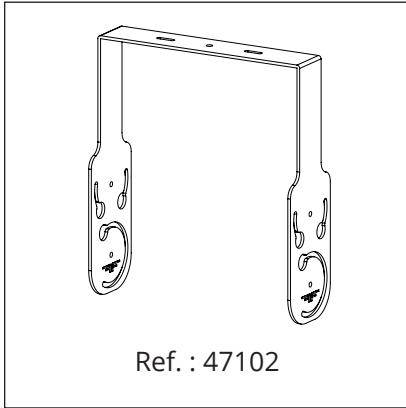

Accessories

Vertical Yoke for VENU 12i