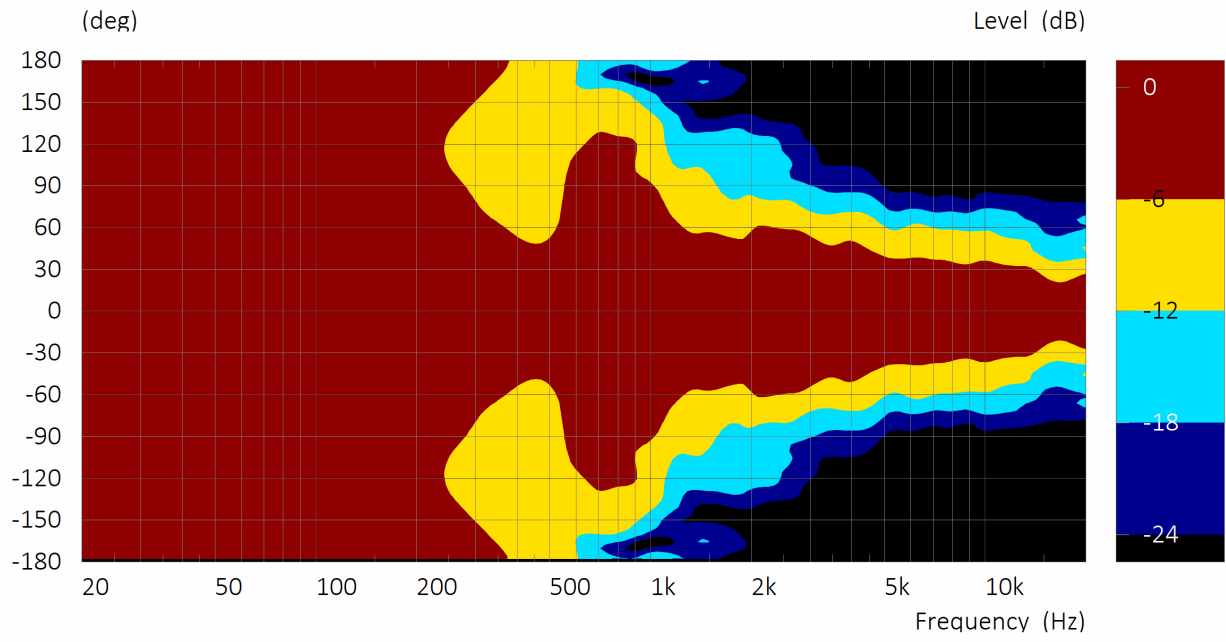

(1) Mtone 12 dB crest factor

Subwoofer

118S

Touring passive compact 18"
subwoofer

Ref. : 48440

Beamwidth

ARROCC CC210Nx 90° beamwidth

ARROCC CC210Nx 70° beamwidth