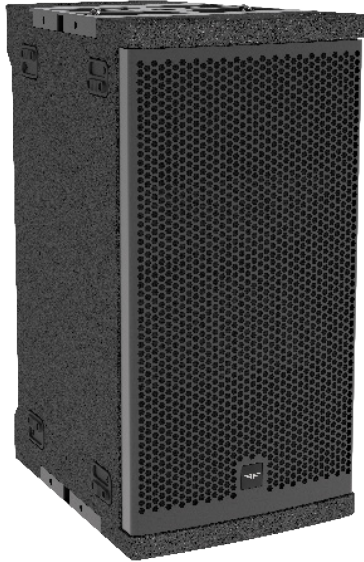

ARROCC CC210Nx Constant Innovation

(Preliminary information)

CC210Nx is a core element of the ARROCC constant curvature system, mounting twin 10" LF transducers in a V formation and featuring Tetracoil Double Voice Coil technology for exceptional power, precision control, impulse response and handling of transients. A large next-gen titanium diaphragm 4" HF compression driver delivers superior linearity and mid-band clarity.

Thanks to a forthcoming adjustable horn plug option, CC210Nx's narrow 90° x 12.5° coverage can be adjusted to 70° x 12.5° when desired. ARROCC employs the 3D printed SEVERIN precision waveguide for ultra-precise definition of coverage patterns, achieving the optimal listening experience for all audience members.

CC210Nx (narrow) can be freely combined with CC210Wx (wide) cabinets, 118S subs and A series amplifiers, forming a flexible, modular solution for every medium throw sound reinforcement scenario. Versatile rigging options allow ARROCC systems to be flown or stacked horizontally and vertically, pole mounted, or fixed to walls or ceilings.

ARROCC CC210Nx is built in Belgium by skilled craftspeople and state-of-the-art machinery.

Technical specifications

Description	Narrow coverage 2x10" passive constant curvature loudspeaker
Transducers	LF: 2x10" • HF: 1x1.5" exit compression driver / voice coil diameter 4"
Frequency range (-6dB)	55Hz - 19kHz
Nominal directivity (-6dB)	90°x 12.5° • External plate option for 70° coverage
Peak SPL (1)	135 dB
Processing	Dedicated AUDIOFOCUS A series and Powersoft Armonia presets
Rigging	Horizontal and vertical rigging frames, hanging bracket, and pole mount
Connectors	2 x 4-point speakON
Nominal Impedance	8ohm
Watt AES/Peak	860/3440W
Dimensions (H x W x D)	626 x 323 x 440mm • 25 x 12,7 x 17 inches
Weight	32kg / 71lbs
Finish	Highly resistant polyurea coating
Cabinet	High grade birch plywood