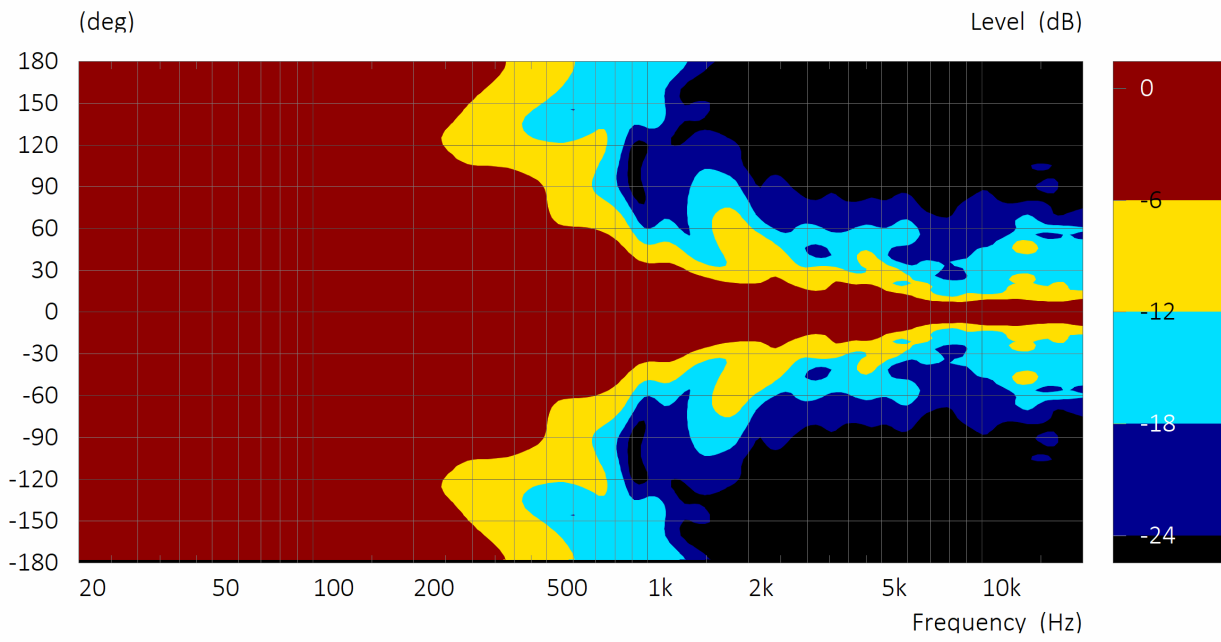

(1) Mtone 12 dB crest factor

Subwoofer

118S

Touring passive compact 18"
subwoofer

Ref. : 48440

Beamwidth

ARROCC CC210Nx 90° beamwidth

ARROCC CC210Nx 70° beamwidth