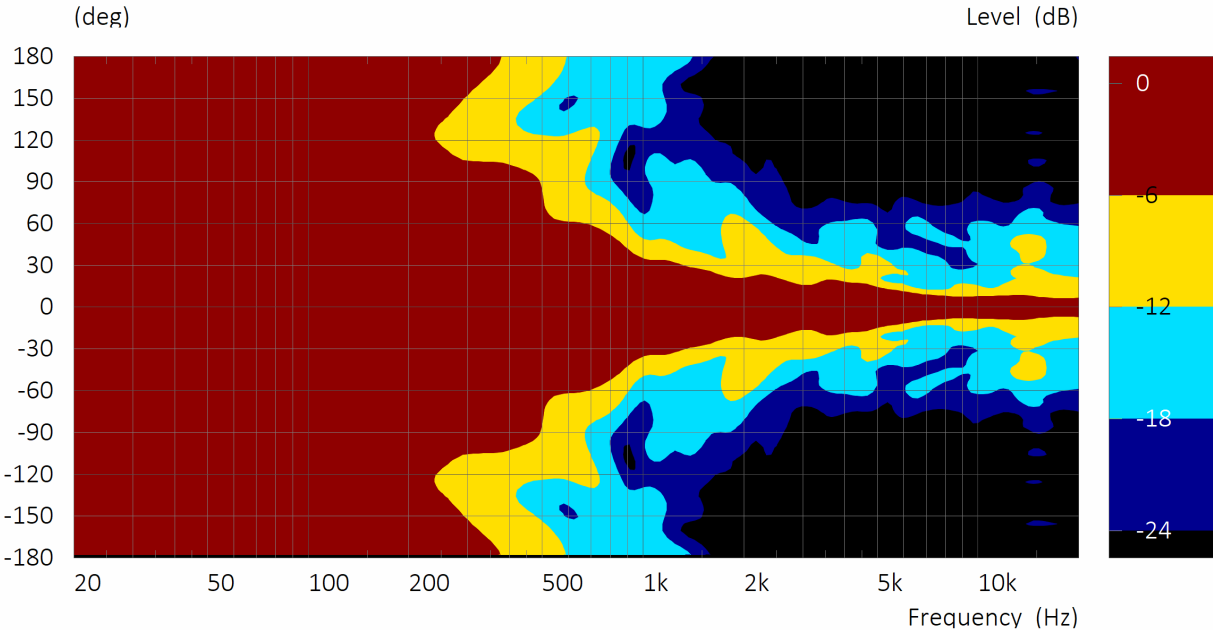

ARROCC CC210Nx Constant Innovation

(Preliminary information)

CC210Nx is a core element of the ARROCC constant curvature system, mounting twin 10" LF transducers in a V formation and featuring Tetracoil Double Voice Coil technology for exceptional power, precision control, impulse response and handling of transients. A large next-gen titanium diaphragm 4" HF compression driver delivers superior linearity and mid-band clarity.

Thanks to a forthcoming adjustable horn plug option, CC210Nx's narrow 90° x 12.5° coverage can be adjusted to 70° x 12.5° when desired. ARROCC employs the 3D printed SEVERIN precision waveguide for ultra-precise definition of coverage patterns, achieving the optimal listening experience for all audience members.

ARROCC CC210Nx is built in Belgium by skilled craftspeople and state-of-the-art machinery.

Technical specifications

Description	Narrow coverage 2x10" passive constant curvature loudspeaker
Transducers	LF: 2x10" • HF: 1x1.5" exit compression driver / voice coil diameter 4"
Frequency range (-6dB)	55Hz - 19kHz
Nominal directivity (-6dB)	90°x 12.5° • External plate option for 70° coverage
Peak SPL (1)	135 dB
Processing	Dedicated AUDIOFOCUS A series and Powersoft Armonia presets
Rigging	Horizontal and vertical rigging frames, hanging bracket, and pole mount
Connectors	2 x 4-point speakON
Nominal Impedance	8ohm
Watt AES/Peak	860/3440W
Dimensions (H x W x D)	626 x 323 x 440mm • 25 x 12,7 x 17 inches
Weight	32kg / 71lbs
Finish	Highly resistant polyurea coating
Cabinet	High grade birch plywood

(1) Mtone 12 dB crest factor

Subwoofer

118S

Touring passive compact 18"
subwoofer

Ref. : 48440

Beamwidth

ARROCC CC210Nx 90° beamwidth

ARROCC CC210Nx 70° beamwidth