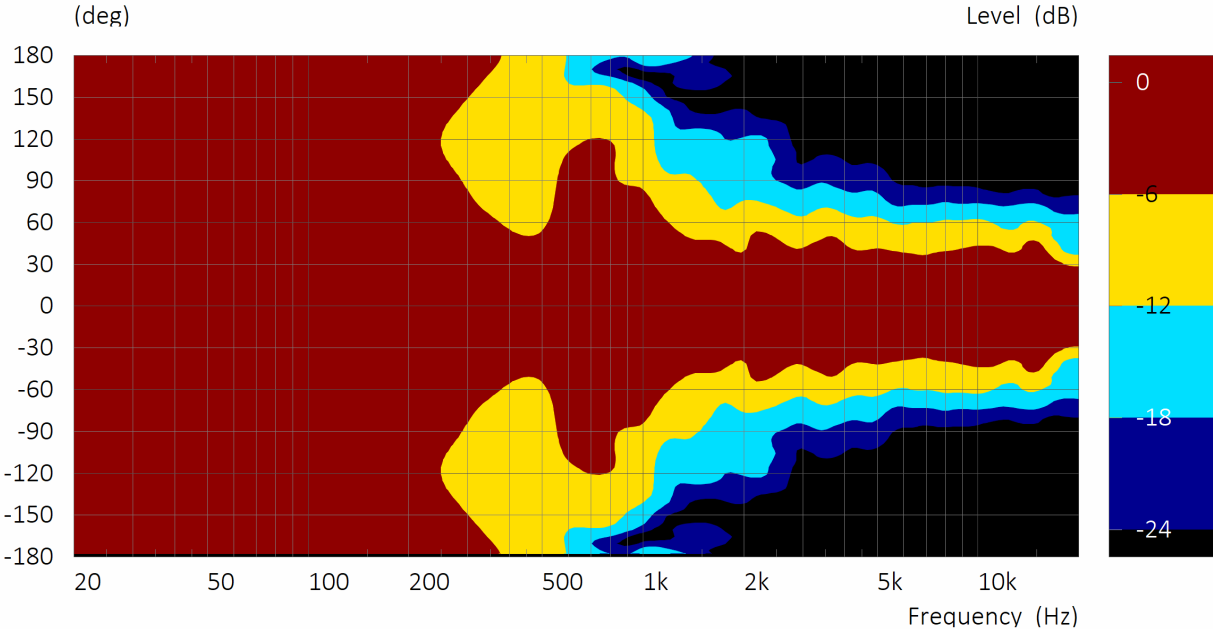

(1) Mtone 12 dB crest factor

Subwoofer

118S

Touring passive compact 18"
subwoofer

Ref. : 48440

Beamwidth

ARROCC CC210Nx 90° beamwidth

ARROCC CC210Nx 70° beamwidth