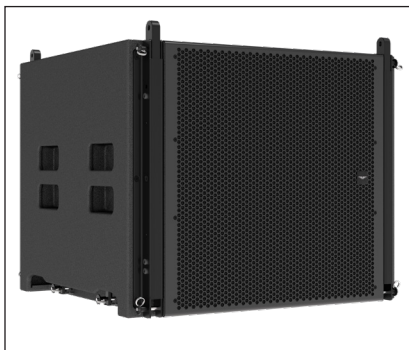

Subwoofer

118S

Touring passive compact 18"
subwoofer

Ref. : 48440