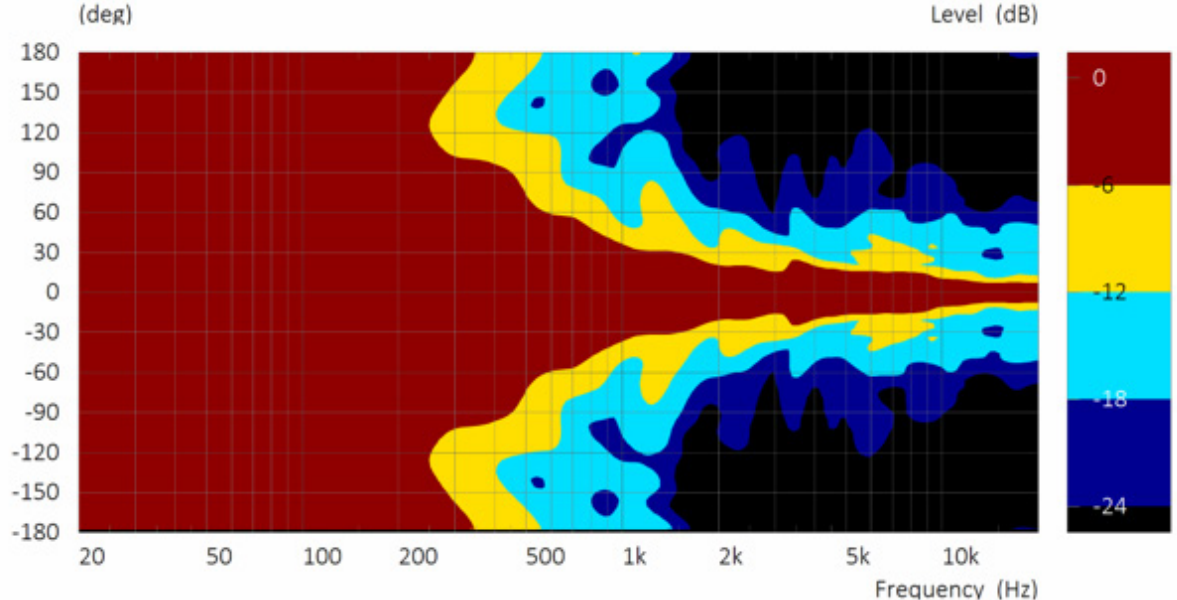

ARROCC CC210Wx is built in Belgium by skilled craftspeople and state-of-the-art machinery.

Technical specifications

Description	Wide coverage 2x10" bi-amp constant curvature loud-speaker
Transducers	LF: 2x10" • HF: 1x1.5" exit compression driver / voice coil diameter 4"
Frequency range (-6dB)	55Hz - 19kHz
Nominal directivity (-6dB)	90°x25° • External plate option for 70° coverage
Peak SPL (1)	135 dB
Processing	Dedicated AUDIOFOCUS A series and Powersoft Armonia presets
Rigging	Horizontal and vertical rigging frames, hanging bracket, and pole mount
Connectors	2 x 4-point speakON
Dimensions (H x W x D)	626 x 343 x 400mm • 25 x 13,5 x 15,7 inches
Weight	30kg / 66lbs
Finish	Highly resistant polyurea coating
Cabinet	High grade birch plywood

(1) Mtone 12 dB crest factor

Subwoofer

118S

Touring passive compact 18"
subwoofer

Ref. : 48440

Beamwidth

ARROCC CC210Wx 90° beamwidth

ARROCC CC210Wx 70° beamwidth