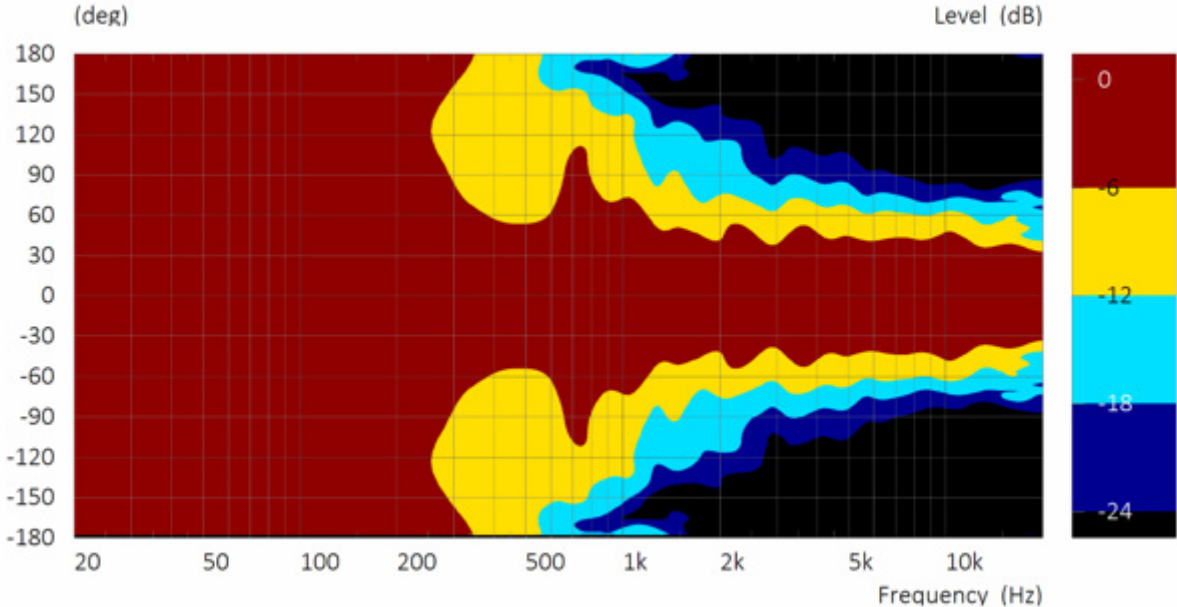

ARROCC CC210Wx is built in Belgium by skilled craftspeople and state-of-the-art machinery.

Technical specifications

Description	Wide coverage 2x10" bi-amp constant curvature loud-speaker
Transducers	LF: 2x10" • HF: 1x1.5" exit compression driver / voice coil diameter 4"
Frequency range (-6dB)	55Hz - 19kHz
Nominal directivity (-6dB)	90°x25° • External plate option for 70° coverage
Peak SPL (1)	135 dB
Processing	Dedicated AUDIOFOCUS A series and Powersoft Armonia presets
Rigging	Horizontal and vertical rigging frames, hanging bracket, and pole mount
Connectors	2 x 4-point speakON
Dimensions (H x W x D)	626 x 343 x 400mm • 25 x 13,5 x 15,7 inches
Weight	30kg / 66lbs
Finish	Highly resistant polyurea coating
Cabinet	High grade birch plywood

(1) Mtone 12 dB crest factor

Subwoofer

118S

Touring passive compact 18"
subwoofer

Ref. : 48440

Beamwidth

ARROCC CC210Wx 90° beamwidth

ARROCC CC210Wx 70° beamwidth