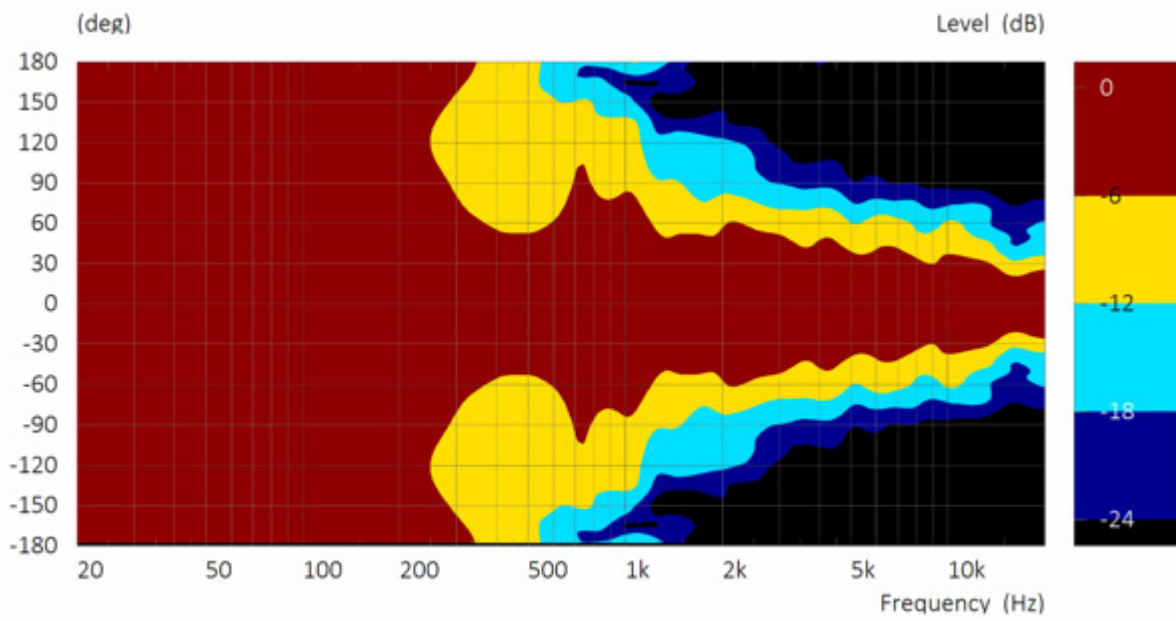

ARROCC CC210Wx is built in Belgium by skilled craftspeople and state-of-the-art machinery.

Technical specifications

Description	Wide coverage 2x10" bi-amp constant curvature loud-speaker
Transducers	LF: 2x10" • HF: 1x1.5" exit compression driver / voice coil diameter 4"
Frequency range (-6dB)	55Hz - 19kHz
Nominal directivity (-6dB)	90°x25° • External plate option for 70° coverage
Peak SPL (1)	135 dB
Processing	Dedicated AUDIOFOCUS A series and Powersoft Armonia presets
Rigging	Horizontal and vertical rigging frames, hanging bracket, and pole mount
Connectors	2 x 4-point speakON
Dimensions (H x W x D)	626 x 343 x 400mm • 25 x 13,5 x 15,7 inches
Weight	30kg / 66lbs
Finish	Highly resistant polyurea coating
Cabinet	High grade birch plywood

(1) Mtone 12 dB crest factor

Subwoofer

118S

Touring passive compact 18"
subwoofer

Ref. : 48440

Beamwidth

ARROCC CC210Wx 90° beamwidth

ARROCC CC210Wx 70° beamwidth