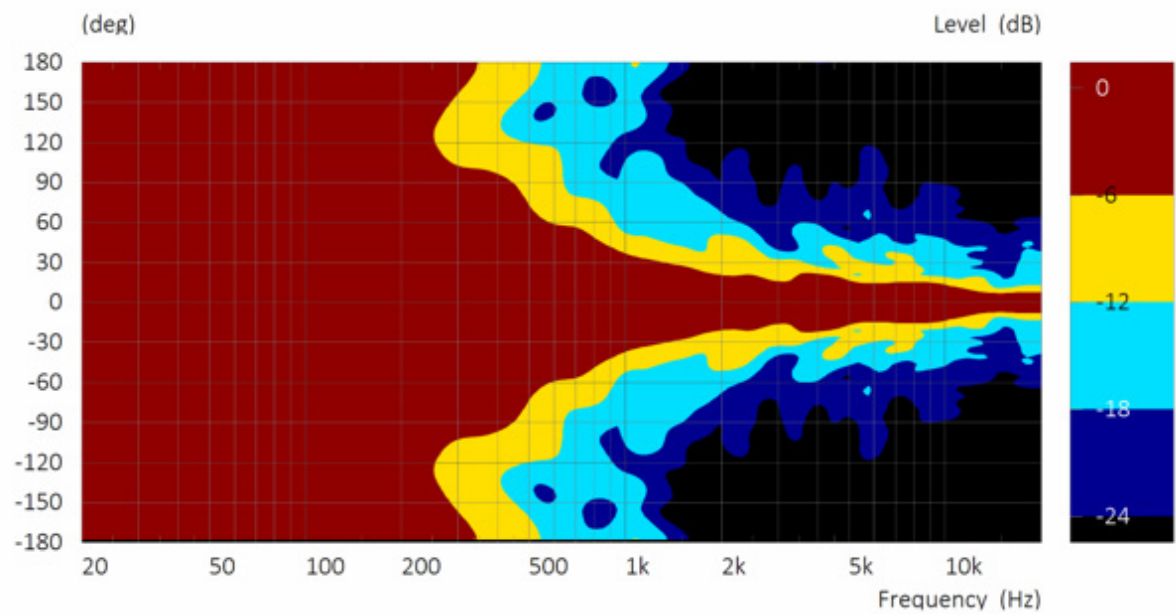

ARROCC CC210Wx Constant Innovation

(Preliminary information)

CC210Wx is a core element of the ARROCC constant curvature system, mounting twin 10" LF transducers in a V formation and featuring Tetracoil Double Voice Coil technology for exceptional power, precision control, impulse response and handling of transients. A large next-gen titanium diaphragm 4" HF compression driver delivers superior linearity and mid-band clarity.

Thanks to a forthcoming adjustable horn plug option, CC210Wx's wide 90° x 25° coverage can be adjusted to 70° x 25° when desired. ARROCC employs the 3D printed SEVERIN precision waveguide for ultra-precise definition of coverage patterns, achieving the optimal listening experience for all audience members.

ARROCC CC210Wx is built in Belgium by skilled craftspeople and state-of-the-art machinery.

Technical specifications

Description	Wide coverage 2x10" bi-amp constant curvature loud-speaker
Transducers	LF: 2x10" • HF: 1x1.5" exit compression driver / voice coil diameter 4"
Frequency range (-6dB)	55Hz - 19kHz
Nominal directivity (-6dB)	90°x25° • External plate option for 70° coverage
Peak SPL (1)	135 dB
Processing	Dedicated AUDIOFOCUS A series and Powersoft Armonia presets
Rigging	Horizontal and vertical rigging frames, hanging bracket, and pole mount
Connectors	2 x 4-point speakON
Dimensions (H x W x D)	626 x 343 x 400mm • 25 x 13,5 x 15,7 inches
Weight	30kg / 66lbs
Finish	Highly resistant polyurea coating
Cabinet	High grade birch plywood

(1) Mtone 12 dB crest factor

Subwoofer

118S

Touring passive compact 18"
subwoofer

Ref. : 48440

Beamwidth

ARROCC CC210Wx 90° beamwidth

ARROCC CC210Wx 70° beamwidth