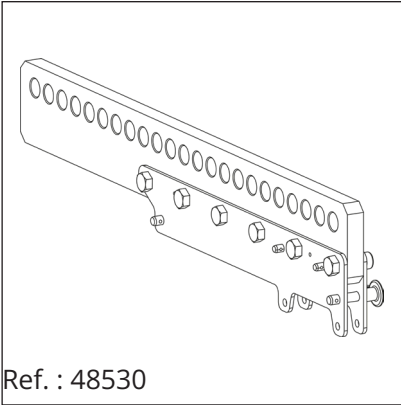

ELIZ 210 bi-amp 2 x 10" line array

ELIZ 210 is a versatile bi-amp 2 x 10" line array system offering exceptional power and precision in a compact, lightweight format.

ELIZ 210 mounts twin 10" LF transducers in a V formation and harnesses Tetracoil Double Voice Coil technology for exceptional power, enhanced low end performance, precise control, outstanding impulse response, and superior transient handling. A large next-gen titanium diaphragm 4" HF compression driver delivers excellent linearity and mid-band clarity.

90° x 8°
variable

55Hz - 19kHz

ELIZ 210 is built in Belgium by skilled craftspeople and state-of-the-art machinery.

Technical specifications

Description	Bi-amplified line array loudspeaker
Transducers	LF: 2x10" Tetracoil • HF: 1x1.5" exit compression driver / voice coil diameter 4"
Frequency range (-6dB)	55Hz - 19kHz
Nominal directivity (-6dB)	90°x 8° • External plate option for 70° coverage
Peak SPL ¹	140dB Mtone
Processing	Dedicated AUDIOFOCUS A series SCiO and Powersoft Armonia presets
Rigging	16 angles from 0 to 8°. Same rigging frame as ARRoCC system and 118S , 2 or single point motor option , adjustable extension beam
Connectors	2 x 4-point speakON
Nominal Impedance	LF: 8 ohm HF: 8 ohm
Watt AES/peak	LF: 700W AES/ 2800W peak HF: 160W AES/ 640W peak
Dimensions (H x W x D)	290 x 700 x 545 mm • 11.4 x 27.6 x 21.5 inches
Weight	32kg / 71lbs
Finish	Highly resistant polyurea coating

Accessories

Touring/Install 210 Frame

Touring/Install 210 Beam

48588 - Dolly ELIZ 210 Dolly for ELIZ 210 (4pcs)

48589 - Dual Dolly ELIZ 210 Dolly for ELIZ 210 (8pc / 6pc + frames)

48590 - Cover 3x ELIZ 210 Protection cover for ELIZ 210 (3pcs)

48591 - Cover 4x ELIZ 210 Protection cover for ELIZ 210 (4pcs)

Beamwidth

ELIZ 210 Horizontal Beamwidth - 90° No Insert

ELIZ 210 Vertical Beamwidth - No insert

Beamwidth

ELIZ 210 Horizontal Beamwidth - 70° Insert Fitted