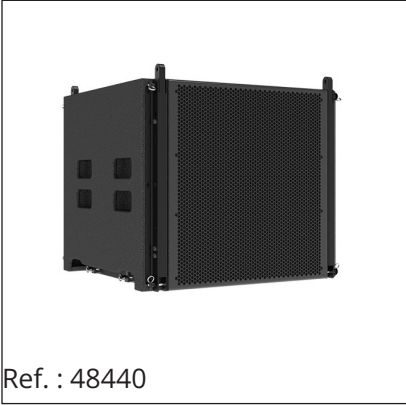

Related Products

118S

Touring passive compact 18" subwoofer