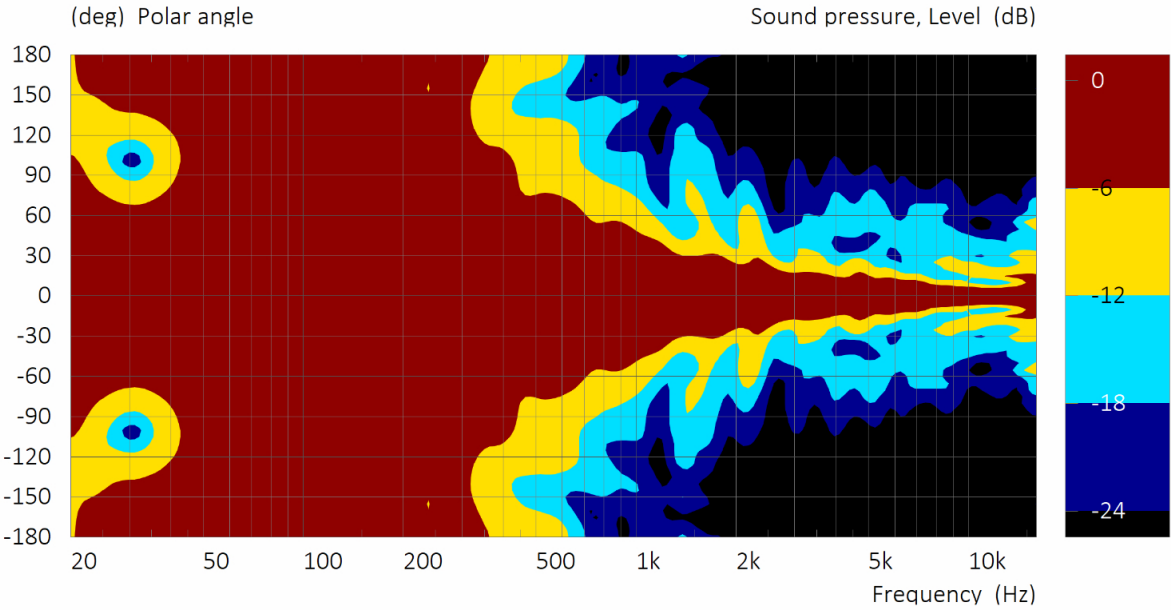

ELIZ 210 Vertical Beamwidth- Insert Fitted