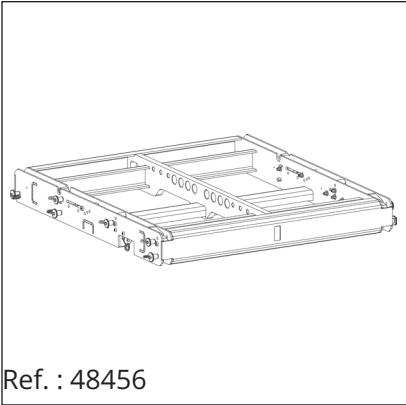

Accessories

Touring/Install 210 Frame