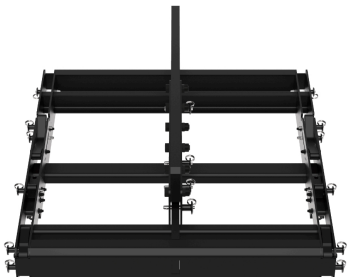

Accessories

---

210 Frame

Flying frame for ARRoCC 210 /
ELIZ 210 / 118S