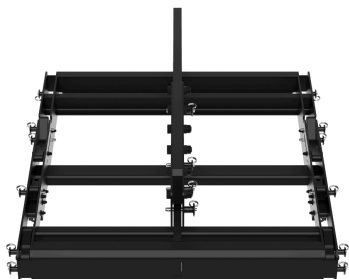

118Sa High performance next-gen sub

118Sa is a compact, exceptionally powerful active touring subwoofer, created as a core component of the AUDIOFOCUS ARRoCC constant curvature loudspeaker system.

The subwoofer houses a next-generation 18" neodymium LF transducer. Tetracoil Double Voice Coil technology allows 118Sa to achieve best-in-class SPL for its size while ensuring exceptional efficiency and clarity.

118Sa is equipped with an AUDIOFOCUS A4M SCiO Class-D amplifier module with comprehensive integrated DSP. The amplifier can be remotely monitored and controlled via a browser-based WebUI.

118Sa can be used standalone or stacked and can be flown with CC210Wa and CC210Na cabinets using the ARRoCC flying frame accessory.

Omni and Cardioid

30Hz to 60Hz

Technical specifications

Description	High-power active compact 18" subwoofer
Transducers	LF: 1 x 18" with Tetracoil Double Voice Coils
Frequency range (-6dB)	30Hz-80Hz
SPL peak (1)	135 dB
Processing	Dedicated AUDIOFOCUS SCiO omni and cardioid presets
Rigging	Compatible with ARRoCC flying frame
Audio Connectors	IN: 1×3-point XLR LINK: 1×3-point XLR
Network connectors	1 x etherCON for control
Power connectors	IN: 1×3-point powerCON TRUE1TOP LINK: 1×3-point powerCON TRUE1TOP
Nominal impedance	4ohm
Dimensions (H x W x D)	700 x 580 x 700mm • 27.6 x 22.8 x 27.6 inches
Weight	74.5kg / 164.2lbs
Finish	Highly resistant polyurea coating
Cabinet	High grade birch plywood

(1) Mtone 12 dB crest factor

Accessories

210 Frame

Flying frame for ARRoCC 210 /
ELIZ 210 / 118S

Ref. : 48456

Related Speakers

ARRoCC CC210Wa

Touring 2x10" self-powered line
array loudspeaker 90° x 25°