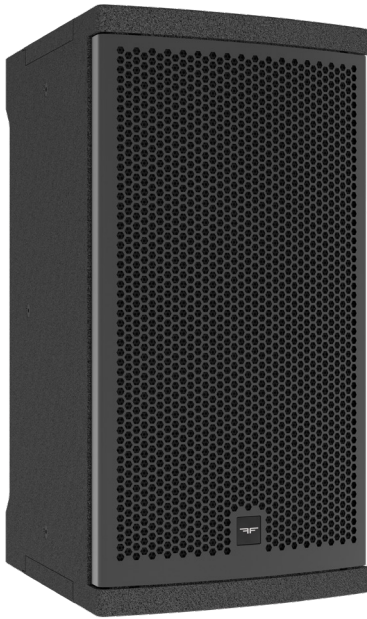

# ARROCC CC210Wix

Wide coverage 2x10" constant curvature installation loudspeaker

ARROCC CC210Wix is a wide-dispersion constant-curvature loudspeaker designed for medium-throw installations. Combining high SPL and precise directivity with ease of installation and cost efficiency, the ARROCC series occupies a sweet spot between conventional line array and point source systems for mid-sized venues.

CC210Wix mounts twin 10" LF transducers in a V formation, and features Tetracoil Double Voice Coil technology for exceptional power, control, impulse response, and transient handling. A large, next-generation 4" HF compression driver with a titanium diaphragm delivers superior linearity and mid-band clarity.

A horn plug option allows the CC210Wix's 90° x 25° coverage to be adjusted to 70° x 25°. Ultra-precise directivity is ensured by a 3D-printed SEVERIN waveguide, delivering an optimal listening experience across the audience.

## Technical specifications

Description	Wide coverage 2x10" passive constant curvature installation loudspeaker
Transducers	LF: 2x10" • HF: 1x1.5" exit compression driver / voice coil diameter 4"
Frequency range (-6dB)	55Hz - 19kHz
Nominal directivity (-6dB)	90°x25° • External plate option for 70° coverage
Peak SPL (1)	133 dB
Processing	Dedicated AUDIOFOCUS A series and Powersoft Armonia presets
Rigging	Vertical mounting mini beam, hanging bracket
Connectors	2 x 4-point speakON
Nominal Impedance	8ohm
Watt/AES Peak	860/3440W
Dimensions (H x W x D)	626 x 343 x 400mm • 25 x 13,5 x 15,7 inches
Weight	30kg / 66lbs
Finish	Highly resistant polyurea coating
Cabinet	High grade birch plywood